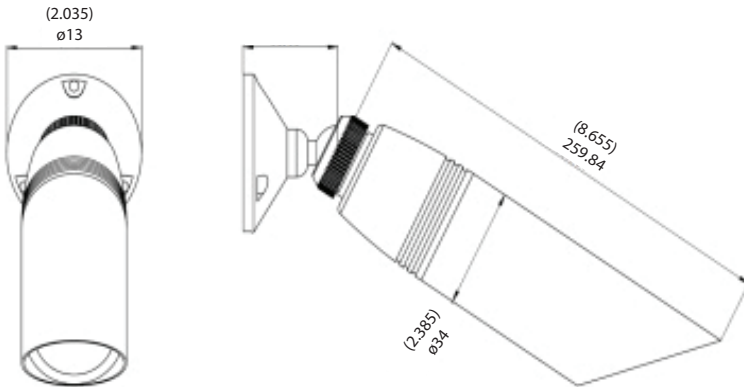

LANDSCAPE LIGHTING

Heavy Duty Antique Brass Bullet Light

PART NO.	L2FBL412VADMR16B
FINISH:	Antique Brass
MATERIAL:	Solid Brass
GLASS:	Clear Lens
DIMENSIONS	
LENGTH:	8.7"
WIDTH:	2.0"
DIAMETER:	2.4"
DEPTH:	N/A
LIGHT SOURCE	
LIGHT SOURCE:	MR16 LED Bulb
VOLTAGE:	12V AC/DC
SOCKET TYPE:	Fixed GU 5.3 socket
WIRE TYPE:	3' SPT-2W 18G/2 lamp wire
COLOR TEMP:	Optional single CCT or Dim to Warm
LUMENS:	540 lm
SHIPPING	
CARTON DEPTH:	4"
CARTON WIDTH:	4"
CARTON HEIGHT:	12"
CARTON WEIGHT:	3.0 lbs.

RoHS

CE

UL^{US}
LISTED
E364143

PRODUCT FEATURES

- Elegant, timeless design crafted with the highest quality materials
- Durable solid brass construction
- Antique brass finish
- Use with low voltage 12V transformers
- Lifetime limited warranty